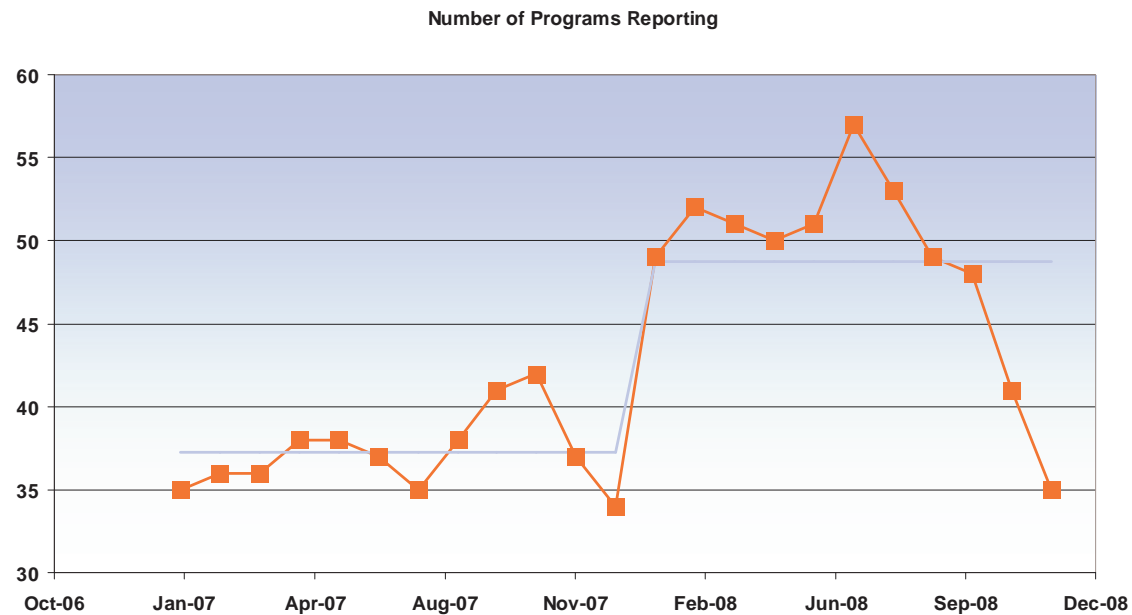

Michigan Section ARES/RACES

June Storms

- A series of storms pummeled the state in May and June
- Programs responded well, in many cases taking on new duties

Michigan Section ARES/RACES

Reporting

Although we would still like to see improvement, reporting was up significantly over last year

Meetings

- **Two EC meetings held last year for the first time in a long time**
 - **Spring meeting in the UP**
 - comparatively small turnout
 - **Fall meeting in Lansing**
 - Good turnout in spite of conflicts with opening day, Fort Wayne hamfest