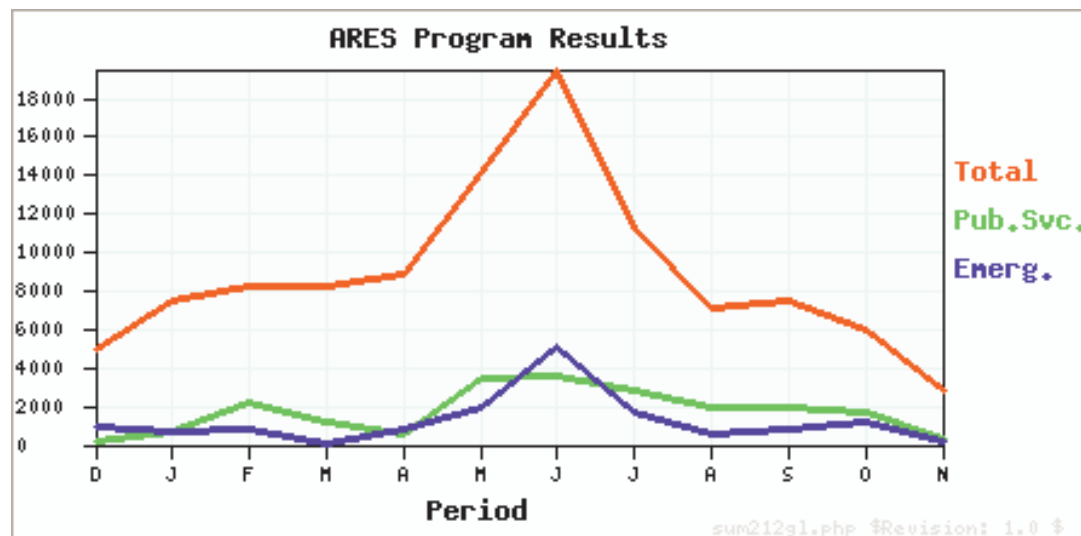

Michigan Section ARES/RACES

June Storms

- A series of storms pummeled the state in May and June
- Programs responded well, in many cases taking on new duties